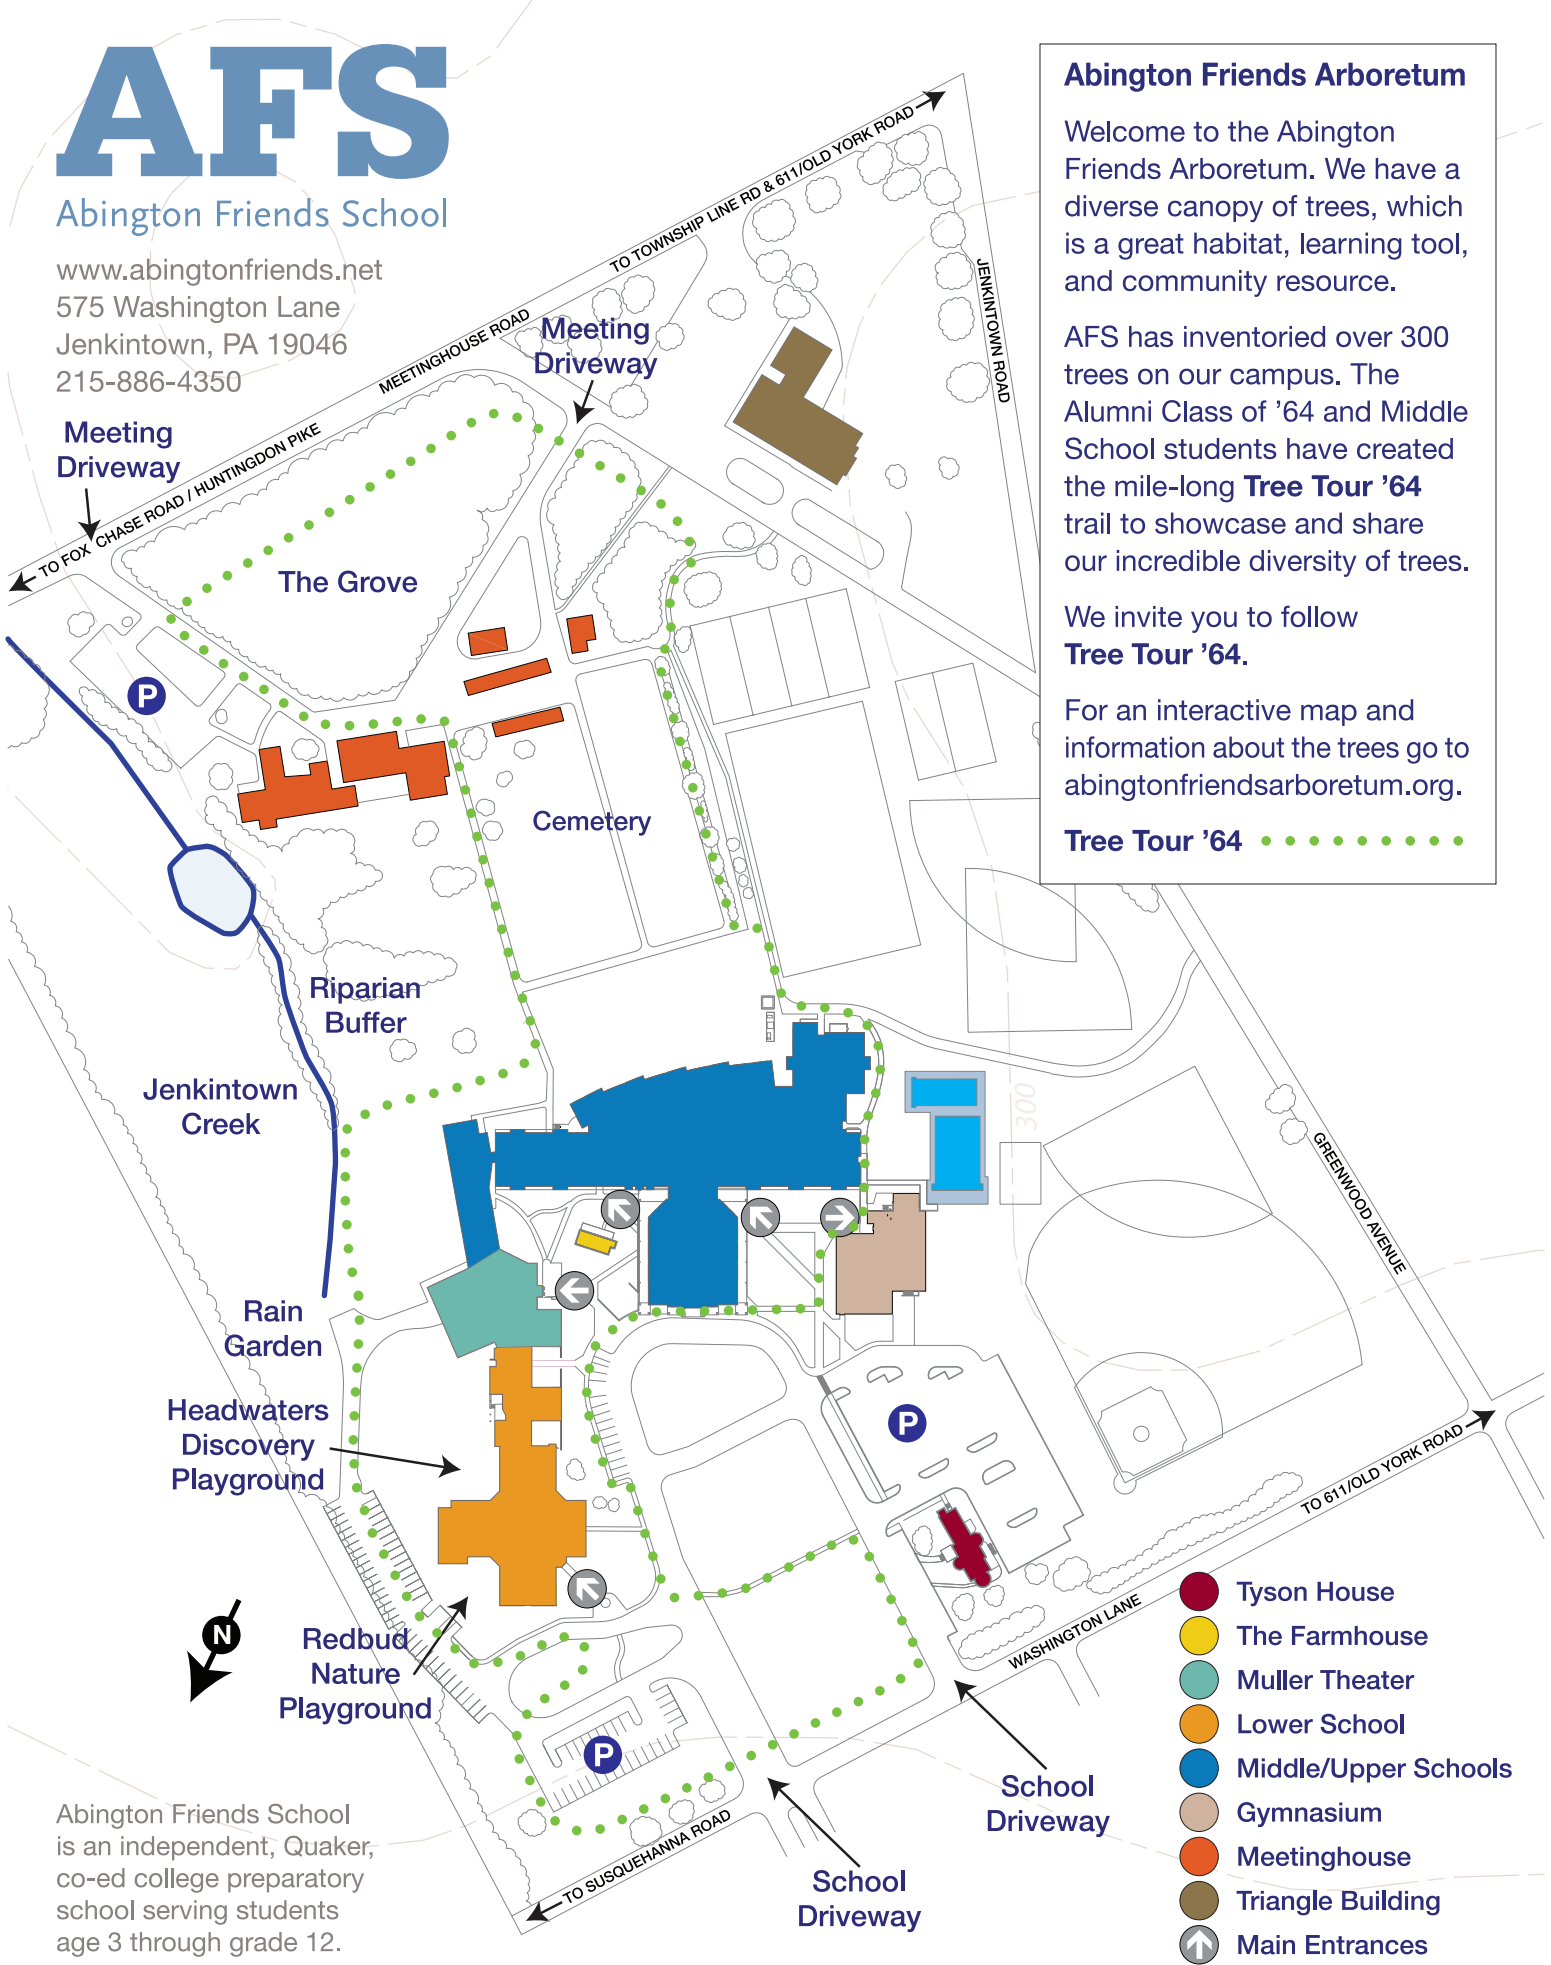

# AFS

Abington Friends School

www.abingtonfriends.net  
 575 Washington Lane  
 Jenkintown, PA 19046  
 215-886-4350

Meeting Driveway

## Abington Friends Arboretum

Welcome to the Abington Friends Arboretum. We have a diverse canopy of trees, which is a great habitat, learning tool, and community resource.

AFS has inventoried over 300 trees on our campus. The Alumni Class of '64 and Middle School students have created the mile-long **Tree Tour '64** trail to showcase and share our incredible diversity of trees.

We invite you to follow **Tree Tour '64**.

For an interactive map and information about the trees go to [abingtonfriendsarboretum.org](http://abingtonfriendsarboretum.org).

**Tree Tour '64** ●●●●●●●●●●

Abington Friends School is an independent, Quaker, co-ed college preparatory school serving students age 3 through grade 12.

- Tyson House
- The Farmhouse
- Muller Theater
- Lower School
- Middle/Upper Schools
- Gymnasium
- Meetinghouse
- Triangle Building
- ↑ Main Entrances